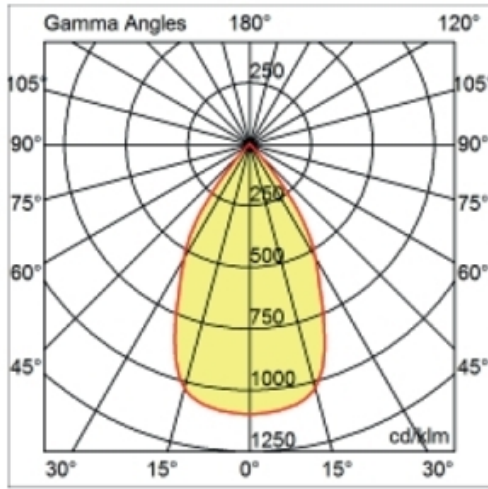

DIXIT RA11 RECESSED

A56032-

PROJECT	
TYPE	
SPECIFIER	
QUANTITY	
DATE	

RA 11 DIXIT LED SOFT 12W 1700 lm 3000K					R:100%		I.Max:1293 Cd/Klm				
H[m]	D[m]	Max lux	Med lux	Alpha=54°		H[m]	D[m]	Max lux	Med lux	Beta=54°	
1.00	1.02	1913	1003			1.00	1.02	1913	1003		
2.00	2.04	478	251			2.00	2.04	478	251		
3.00	3.06	213	111			3.00	3.06	213	111		
4.00	4.08	120	63			4.00	4.08	120	63		
5.00	5.10	77	40			5.00	5.10	77	40		

Dimming	DP	DV	
	Phase	0-10V	
Color Temperature	27K	30K	35K
	2700K	3000K	3500K

Order Example **K°**

L5XXXXXX-DV-30K

0-10V

3000K