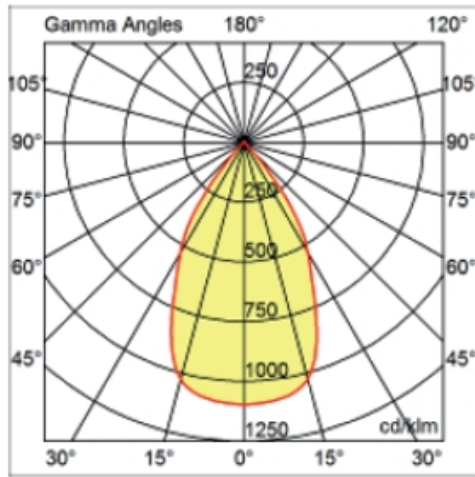

DIXIT RA11 RECESSED

A56028-

PROJECT	
TYPE	
SPECIFIER	
QUANTITY	
DATE	

	DP	DV		Order Example	K°
Dimming	Phase	0-10V		L5XXXXXX-DV-30K	
Color Temperature	27K	30K	35K	0-10V	3000K
	2700K	3000K	3500K		

A