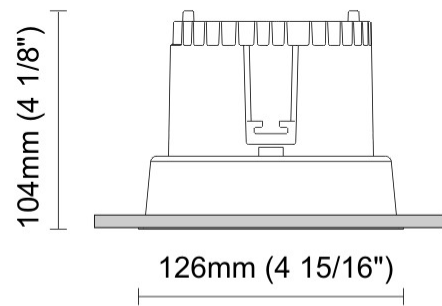

GENERAL

Series: Dixit
Subseries: Dixit RA11
Brand: Ivela
Division: Architectural
Mounting Type: Recessed
Mounting Location: Ceiling
Subcategory: Downlight

PHYSICAL

Shape: Round
Diameter (mm): 126
Diameter (in): 4 15/16
Height (mm): 104
Height (in): 4 1/8
Min. Recessing Depth (mm): 144
Min. Recessing Depth (in): 5 11/16
Light Distribution: Direct
Weight (kg): 0.6
Weight (lbs): 1.32
Diffuser: Clear Polycarbonate
Fixture Finish: MWH
Fixture Material: Aluminum Die Cast
Cut-out Measurements: 122mm / 4 13/16"

ELECTRICAL

Lamp Type: LED
Total Output Wattage (W): 12 / 18 / 26
Dimming: Tri-Mode (Non-Dimming and Phase Dimming (120Vac only) and 0-10V Dimming)
Driver Included: No
Driver Location: Recessed Housing
Driver Type: Constant Current - Universal
Driver Class: Class 2
Input Voltage (V): 120 - 277
Constant Current (MA): 350 / 500 / 700

LED

Number of LEDs: 1
Color Temperature (°K): 2700 / 3000 / 4000
Max. Delivered Lumen (lm): 1513 - 1602 / 2092 - 2180 / 2759 - 2848
CRI: >85 CRI
Efficiency (%): 89
Lamp Life (hrs): 50000
Upon Request: 3500K upon request

OPTICAL

Optic°: 55
Adjustability: Fixed
Upon Request: Optic 18° or 30° (mirror-metallized) / 70° (white)

RATINGS AND CERTIFICATIONS

Certified By: Certified for North American Standards
IP rating: IP43
IK Rating: IK08
Glare Rating: ≤ 19