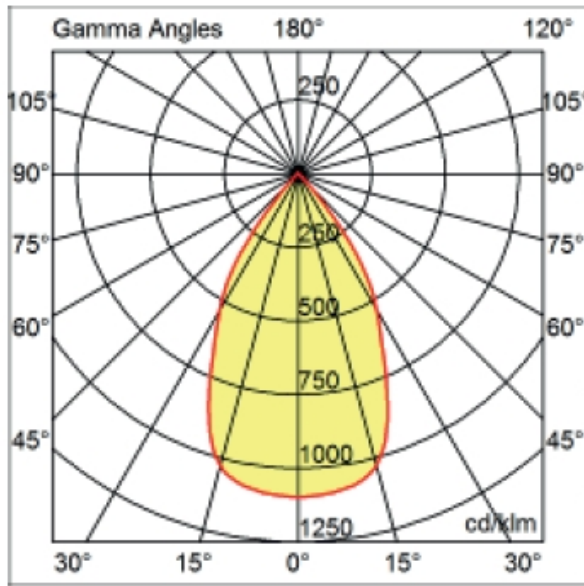

DIXIT RA11 RECESSED

A56024-

PROJECT	
TYPE	
SPECIFIER	
QUANTITY	
DATE	

	DP	DV		
Dimming	Phase	0-10V		
Color Temperature	27K	30K	35K	40K
	2700K	3000K	3500K	4000K

Order Example **K°**
L5XXXXXX-DV-30K
0-10V
3000K